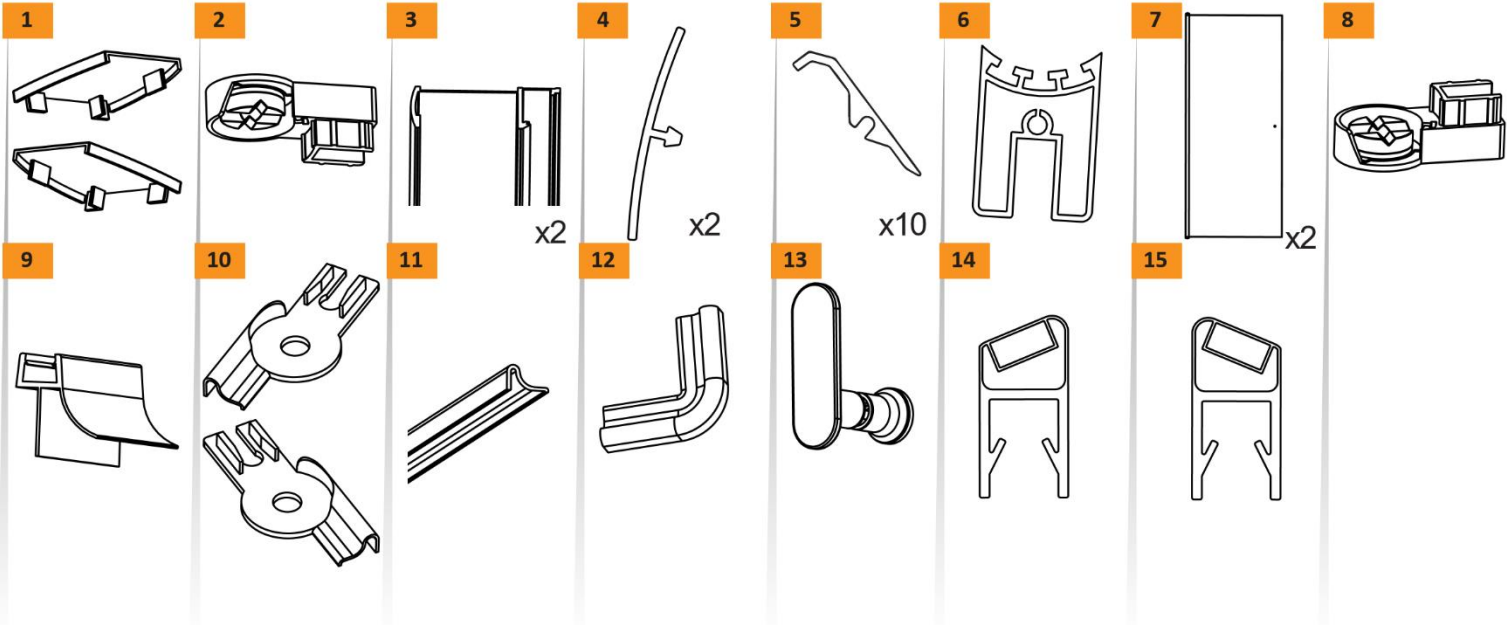

NEW SOLEO

1

2

| | A | B | C | H |
|-------------|----------|----------|-----|-----|
| 70x70x195 | 68,5-70 | 68,5-70 | 85 | 195 |
| 70x80x195 | 68,5-70 | 78,5-80 | 92 | 195 |
| 70x90x195 | 68,5-70 | 88,5-90 | 100 | 195 |
| 70x100x195 | 68,5-70 | 98,5-100 | 108 | 195 |
| 80x80x195 | 78,5-80 | 78,5-80 | 99 | 195 |
| 80x90x195 | 78,5-80 | 88,5-90 | 106 | 195 |
| 80x100x195 | 78,5-80 | 98,5-100 | 114 | 195 |
| 90x90x195 | 88,5-90 | 88,5-90 | 113 | 195 |
| 90x100x195 | 88,5-90 | 98,5-100 | 120 | 195 |
| 100x100x195 | 98,5-100 | 98,5-100 | 127 | 195 |

3

4

5

a

b

c

6

24H