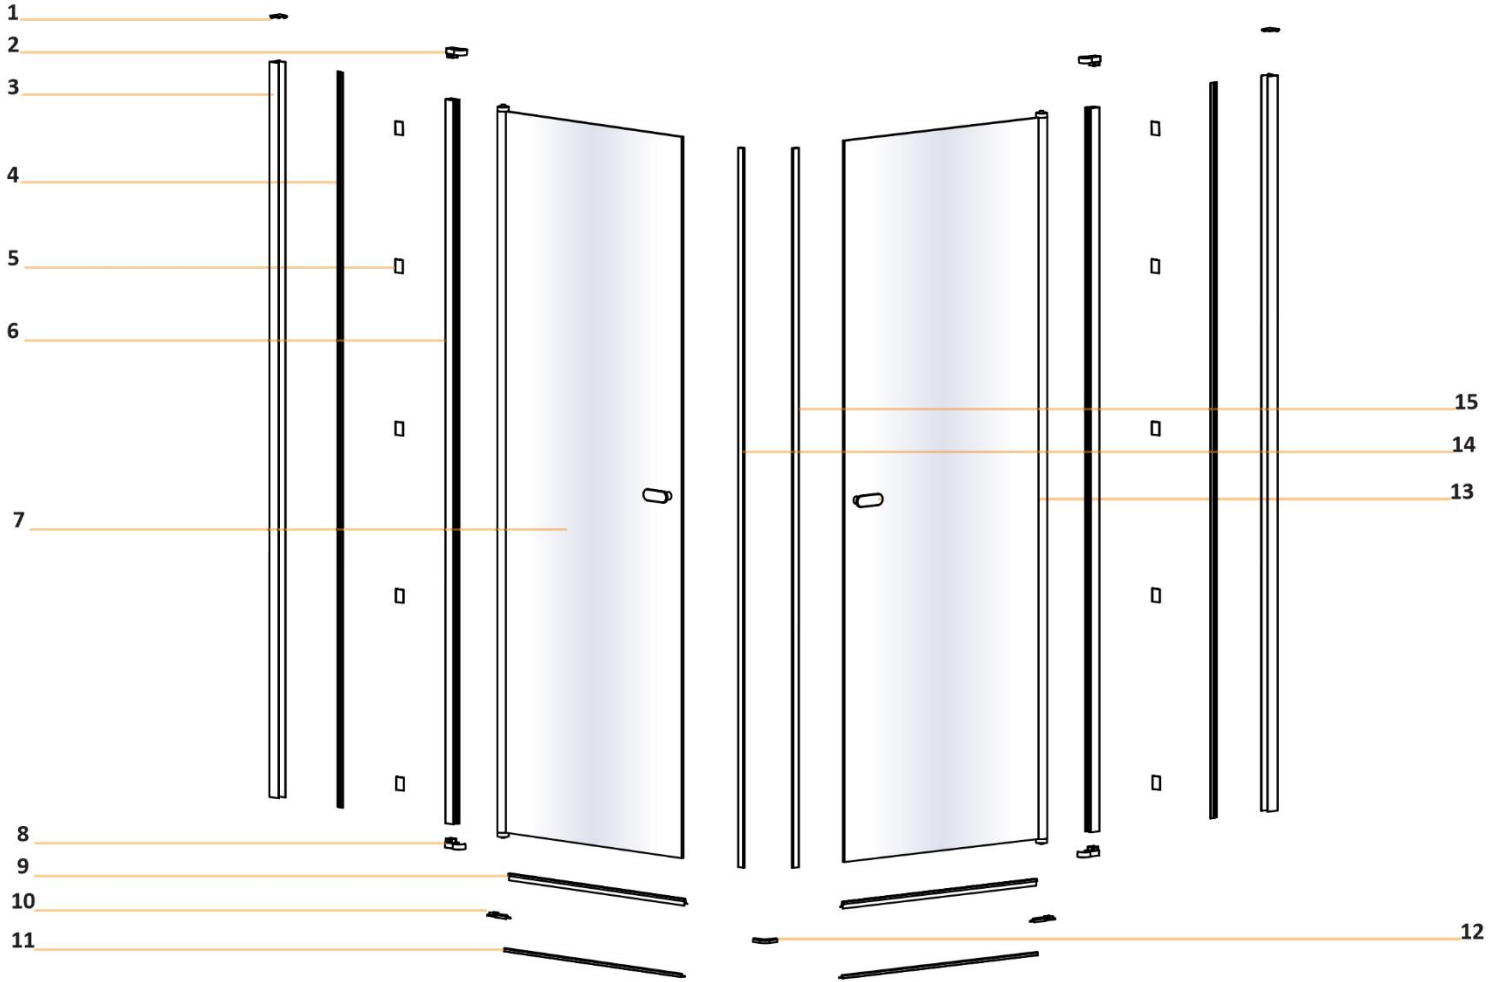

NEW SOLEO

1

2

| | A | B | C | H |
|-------------|----------|----------|-----|-----|
| 70x70x195 | 68,5-70 | 68,5-70 | 85 | 195 |
| 70x80x195 | 68,5-70 | 78,5-80 | 92 | 195 |
| 70x90x195 | 68,5-70 | 88,5-90 | 100 | 195 |
| 70x100x195 | 68,5-70 | 98,5-100 | 108 | 195 |
| 80x80x195 | 78,5-80 | 78,5-80 | 99 | 195 |
| 80x90x195 | 78,5-80 | 88,5-90 | 106 | 195 |
| 80x100x195 | 78,5-80 | 98,5-100 | 114 | 195 |
| 90x90x195 | 88,5-90 | 88,5-90 | 113 | 195 |
| 90x100x195 | 88,5-90 | 98,5-100 | 120 | 195 |
| 100x100x195 | 98,5-100 | 98,5-100 | 127 | 195 |

3

4

5

a

b

c

6

24H